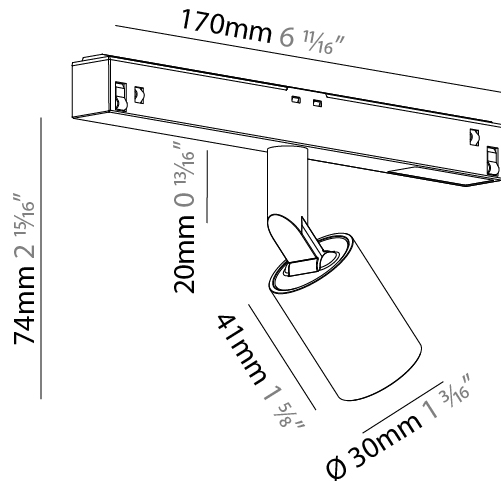

1. To build a product code in our configurator select the specify button on the base model # product page
2. To build a manual product code on this datasheet choose from the options listed below in blue font and add the suffix to the base model #

GENERAL

Series: Centriq
Subseries: Centriq for Clicktrack
Brand: Prolicht
Division: Architectural
Mounting Type: Track
Mounting Location: Ceiling
Subcategory: Spots

PHYSICAL

Shape: Cylinder
Diameter (mm): 40
Diameter (in): 1 5/16
Length (mm): 170
Length (in): 6 11/16
Height (mm): 88
Height (in): 3 7/16
Light Distribution: Adjustable / Direct
Fixture Finish: SSR / BKV / CWI / CRY / HAB / UFT / ITA / RUA / FTG / MYG / LOD / PUS / FRO / FUP / KIA / POP / BLS / SPG / MEY / GOH / GUM / CHC / COM / ABZ / JAG / OBR / MOS / ROR
Fixture Material: Aluminum

ELECTRICAL

Lamp Type: LED (Zhaga Standard)
Input Wattage (W): 6
Total Output Wattage (W): 5.4
Dimming: Non-Dimmable
Driver Included: No
Driver Location: Remote
Driver Type: Constant Voltage - Universal
Driver Class: Class 2
Input Voltage (V): 48
Constant Current (mA): 340
Upon Request: 0-10Vdc dimming / DALI dimming

LED

Number of LEDs: 1
Color Temperature (°K): 2700 / 3000 / 4000
Max. Delivered Lumen (lm): 494 / 519 / 526
CRI: >90 CRI

OPTICAL

Reflector°: 20 / 40 / 50
Optic°: 31 / 36
Adjustability: Rotational 360°; Tilt 90° (±45°)

RATINGS AND CERTIFICATIONS

Certified By: Certified for North American Standards
IP rating: IP20