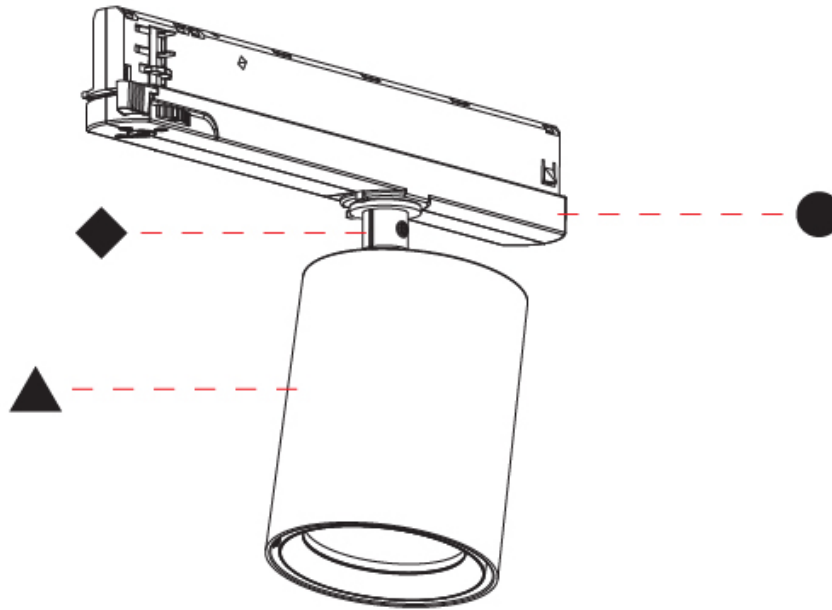

CENTRIQ IN TRACK

A3T218-

PROJECT

TYPE

SPECIFIER

QUANTITY

DATE

A