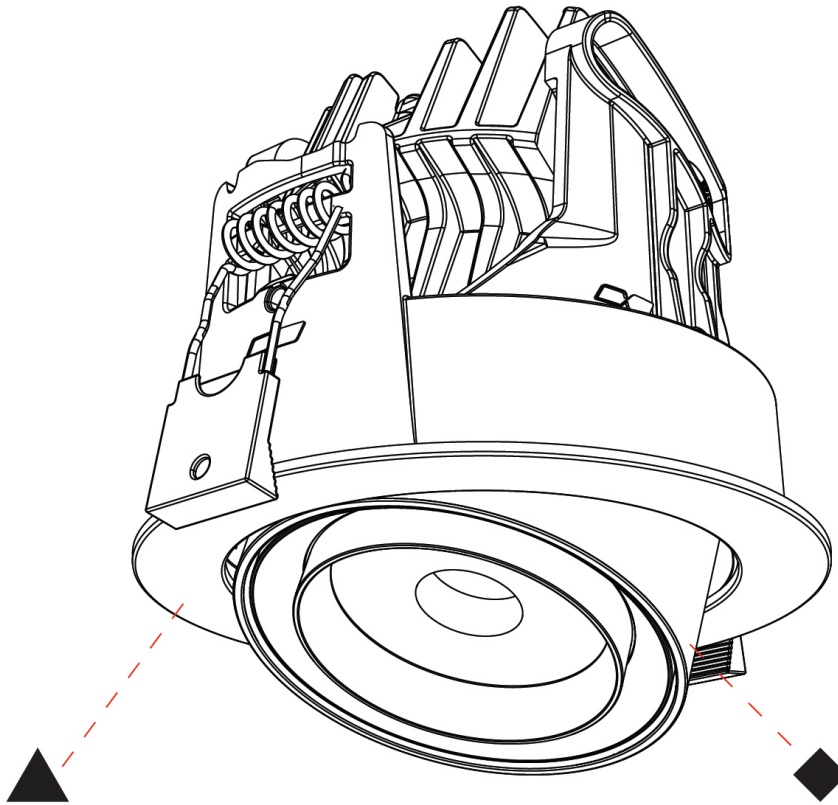

## CENTRIQ ROUND FLEX ADJUSTABLE RECESSED

A35981-

PROJECT \_\_\_\_\_

TYPE \_\_\_\_\_

SPECIFIER \_\_\_\_\_

QUANTITY \_\_\_\_\_

DATE \_\_\_\_\_

A