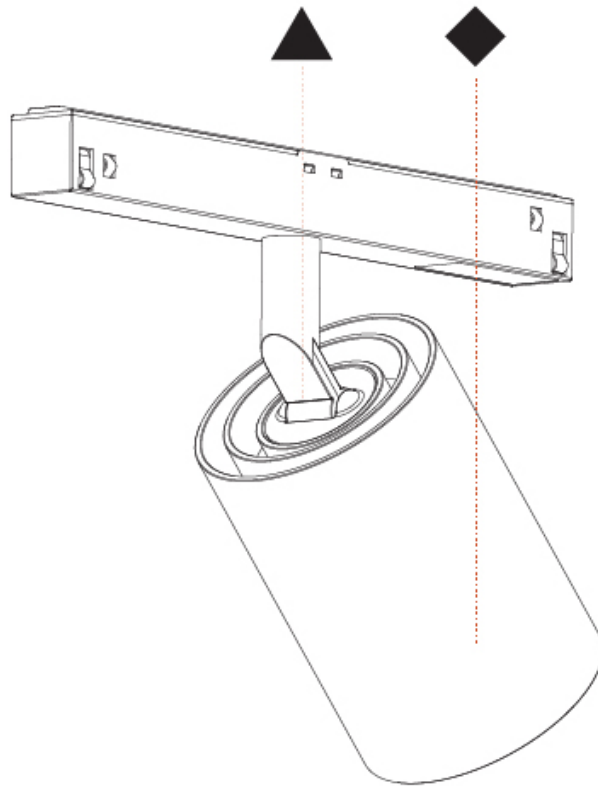

CENTRIQ FOR CLICKTRACK TRACK

A3T108-

PROJECT _____

TYPE _____

SPECIFIER _____

QUANTITY _____

DATE _____

A