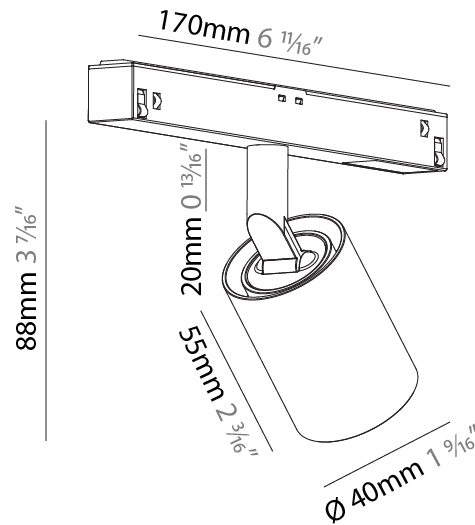

1. To build a product code in our configurator select the specify button on the base model # product page
2. To build a manual product code on this datasheet choose from the options listed below in blue font and add the suffix to the base model #

GENERAL

Series: Centriq
Subseries: Centriq for Clicktrack
Brand: Prolicht
Division: Architectural
Mounting Type: Track
Mounting Location: Ceiling
Subcategory: Spots

PHYSICAL

Shape: Cylinder
Diameter (mm): 40
Diameter (in): 1 9/16
Length (mm): 170
Length (in): 6 1/16
Height (mm): 88
Height (in): 3 7/16
Light Distribution: Adjustable / Direct
Fixture Finish: SSR / BKV / CWI / CRY / HAB / UFT / ITA / RUA / FTG / MYG / LOD / PUS / FRO / FUP / KIA / POP / BLS / SPG / MEY / GOH / GUM / CHC / COM / ABZ / JAG / OBR / MOS / ROR
Fixture Material: Aluminum

ELECTRICAL

Lamp Type: LED (Zhaga Standard)
Input Wattage (W): 6
Total Output Wattage (W): 5.4
Dimming: Non-Dimmable
Driver Included: No
Driver Location: Remote
Driver Type: Constant Voltage - Universal
Driver Class: Class 2
Input Voltage (V): 48
Constant Current (MA): 490
Upon Request: 0-10Vdc dimming / DALI dimming

LED

Number of LEDs: 1
Color Temperature (°K): 2700 / 3000 / 4000
Max. Delivered Lumen (lm): 360 / 390 / 420
CRI: >90 CRI

OPTICAL

Reflector°: 10
Adjustability: Rotational 360°; Tilt 90° (±45°)

RATINGS AND CERTIFICATIONS

Certified By: Certified for North American Standards
IP rating: IP20